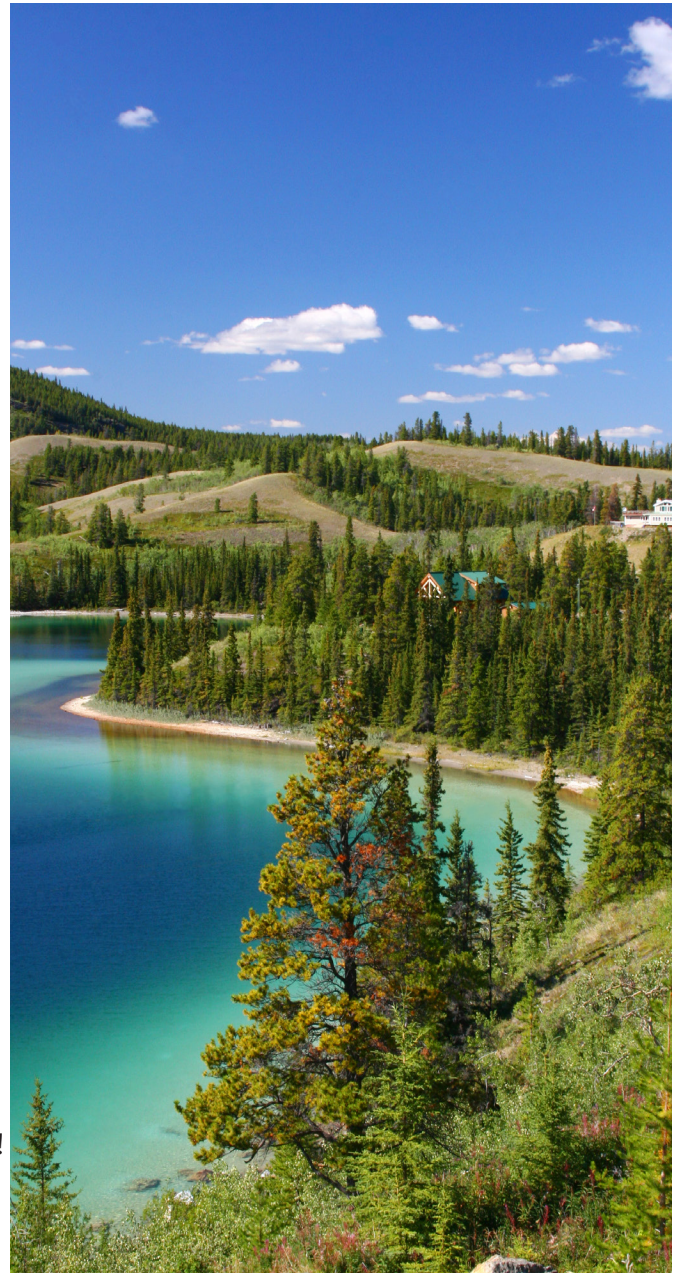

Discounts, prizes and refreshments at every show!

Jackson, MN • August 22, 2017 • 9:30 - 11:00 am
Southwest Coaches, 79602 550th Ave.

Spirit Lake, IA • August 22, 2017 • 1:30 - 3:00 pm
Dickinson Co. Expo Center, 1602 15th St.

Mankato, MN • August 23, 2017 • 1:00 - 2:30 pm
Profinium Bank, 100 Warren Street Suite 100

Fairmont, MN • August 29, 2017 • 9:30 - 11:00 am
Minnesota Motor Bus, 1115 E. 1st Street

Marshall, MN • August 31, 2017 • 9:30 - 11:00 am
SW Tour & Travel Office, 1500 Travis Road

Sioux Falls, SD • September 12, 2017 • 10:00 - 11:30 am
Active Generation Center, 2300 W. 46th Street

Mitchell, SD • September 12, 2017 • 2:30 - 4:00 pm
Americinn, 1421 South Burr Street

Pierre, SD • September 13, 2017 • 9:00 - 10:30 am
RedRossa Event Center, 808 West Sioux Ave. Suite 200

Huron, SD • September 13, 2017 • 2:00 - 3:30 pm
Best Western, 2000 Dakota Ave. South

Aberdeen, SD • September 18, 2017 • 10:00 - 11:30 am
Americinn Event Center, 301 Centennial St. S.

Watertown, SD • September 18, 2017 • 2:30 - 4:00 pm
Country Inn & Suites, 3400 8th Ave. NE

Customer Appreciation Luncheons

Marshall Office • June 6, 2017 • 11:30 - 1:00 pm
SW Tour & Travel Office, 1500 Travis Road

Jackson Office • June 20, 2017 • 11:30 - 1:00 pm
Southwest Coaches, 79602 550th Ave.

Watch your email for the announcements or go to our Website or Facebook to validate dates as they may change!

[facebook.com/swtoursmarshall](https://www.facebook.com/swtoursmarshall)
www.swtourandtravel.com